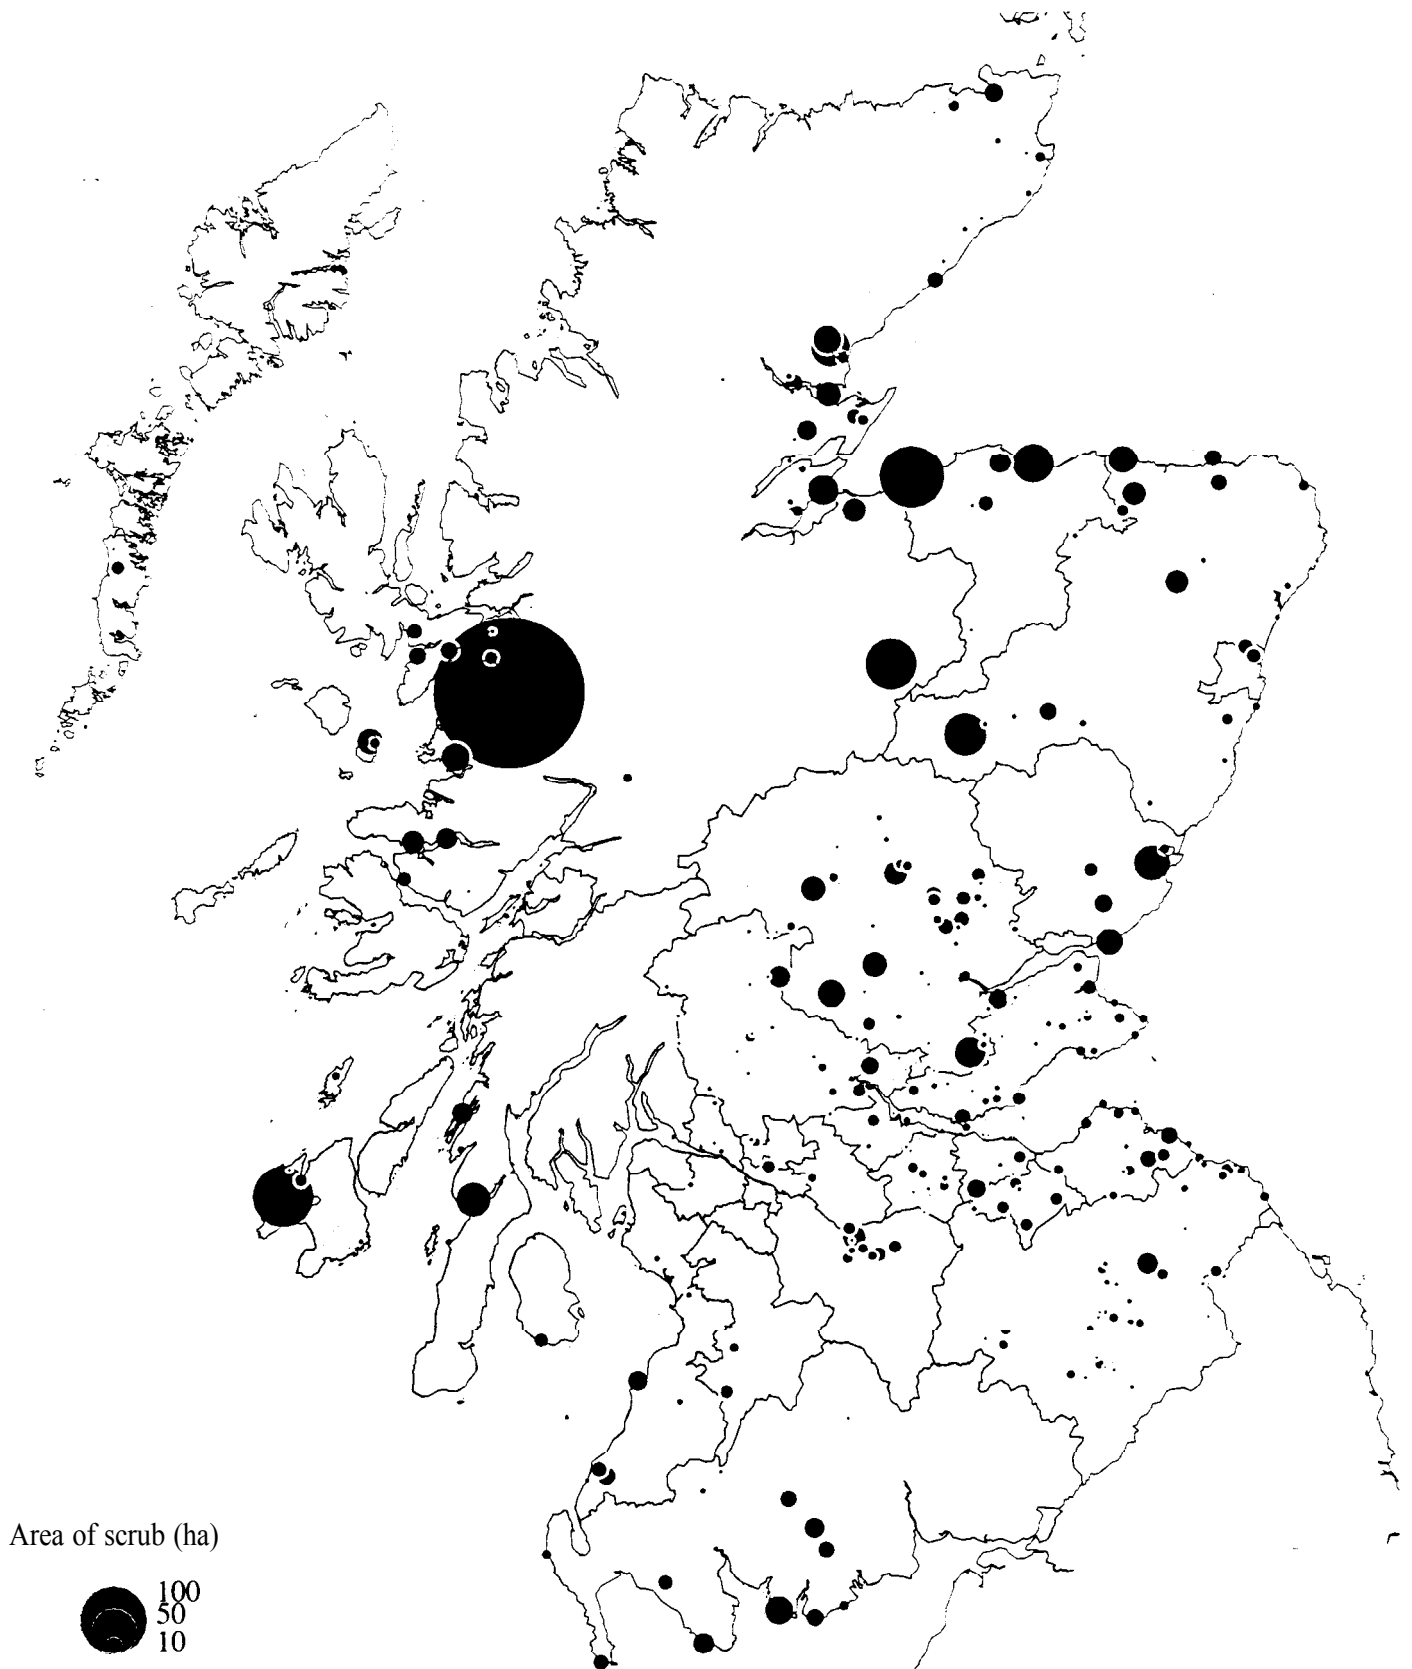

SSSIs with scrub identified in England

Lowland Acid (W23)

Figure 3.3 Distribution of scrub on dry lowland acidic soils (NVC type W23) in Sites of Special Scientific Interest in England.

SSSIs with scrub identified in England

Lowland Neutral (W22)

Figure 3.4 Distribution of scrub on dry lowland circumneutral soils (NVC type W22) in Sites of Special Scientific Interest in England.

SSSIs with scrub identified in England

Wetland (W1 W2 W3)

SSSIs with scrub identified in England

Juniper (W19 W21d)

Figure 3.7 Distribution of scrub on juniper scrub (NVC types W19, W21d) in Sites of Special Scientific Interest in England.

SSSIs with scrub identified in Scotland

Symbols indicate area of scrub in SSSI

3. Distribution and conservation value

Figure 3.8 Distribution of scrub on Sites of Special Scientific Interest in Scotland, showing absolute area of scrub.

SSSIs with scrub identified in Scotland