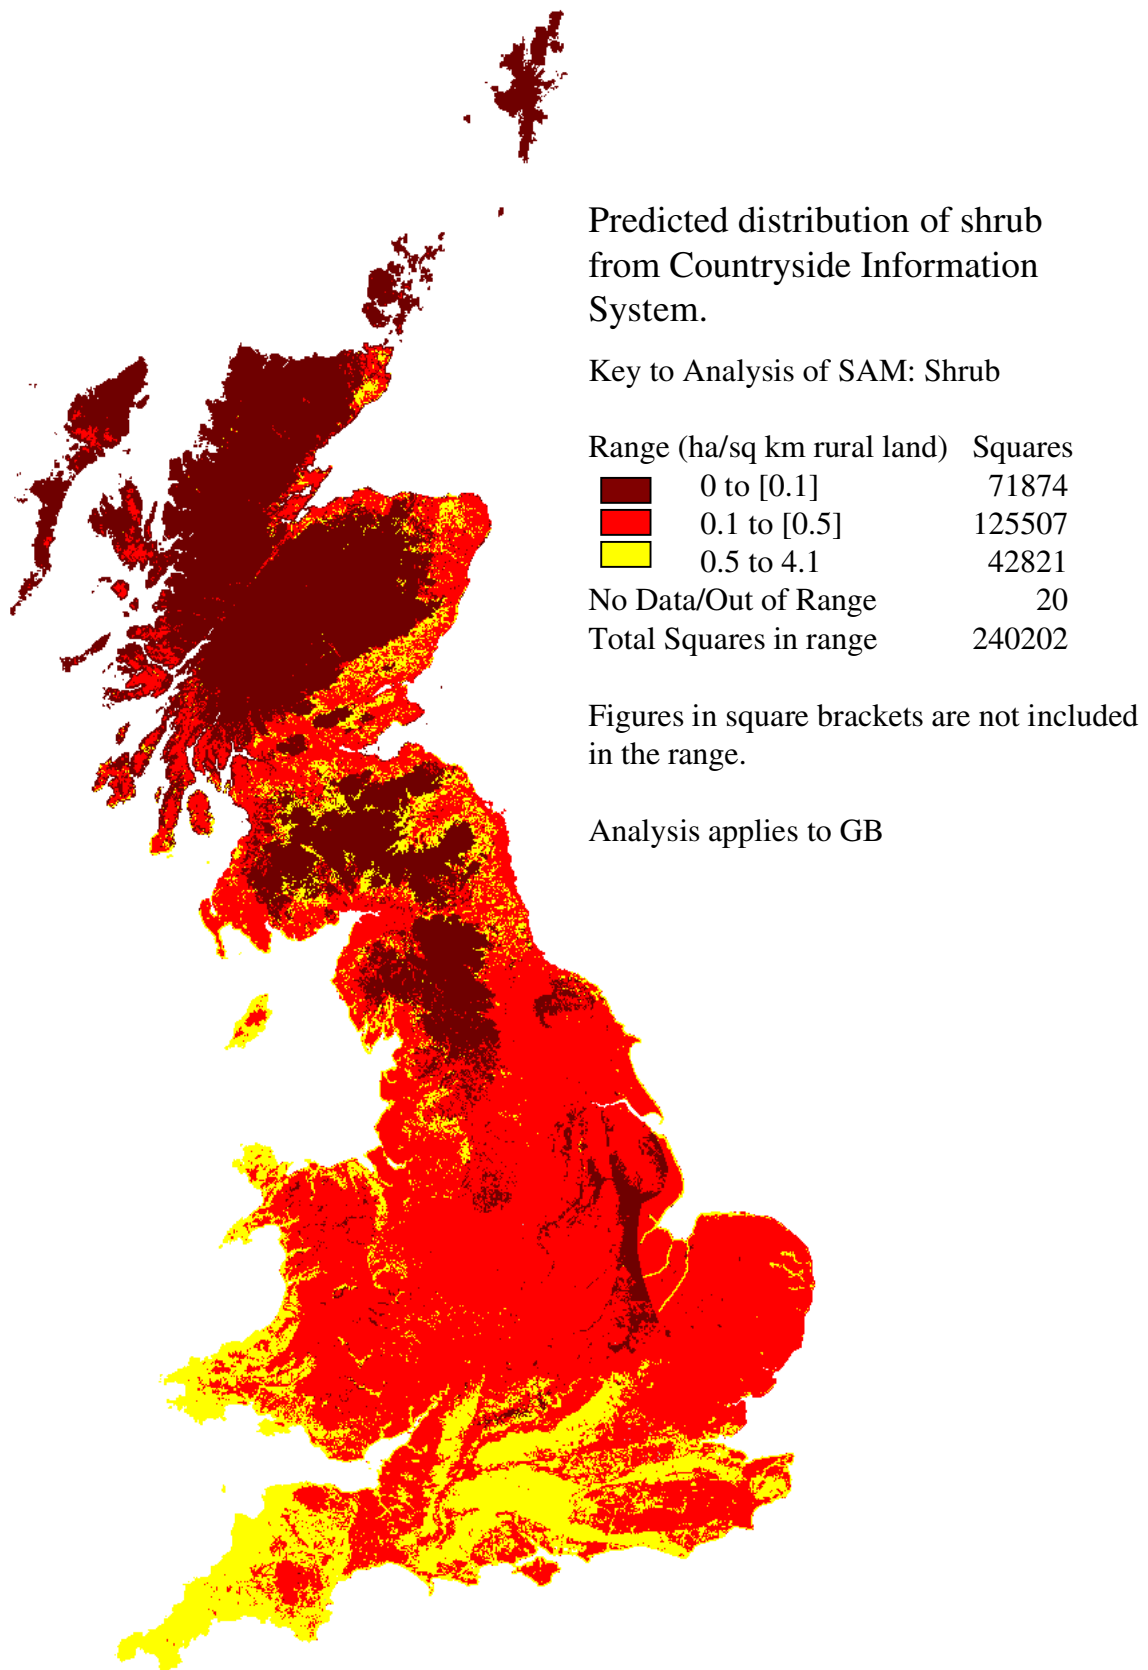

3. Distribution and conservation value

Figure 3.1 Predicted distribution of shrub from the Countryside Information System (Version 6.0).

SSSIs with scrub identified in England

Calcareous (W2 1)

Figure 3.2 Distribution of scrub on dry lowland calcareous soils (NVC type W21) in Sites of Special Scientific Interest in England.

SSSIs with scrub identified in England

Lowland Acid (W23)

Figure 3.3 Distribution of scrub on dry lowland acidic soils (NVC type W23) in Sites of Special Scientific Interest in England.

SSSIs with scrub identified in England

Lowland Neutral (W22)

Figure 3.4 Distribution of scrub on dry lowland circumneutral soils (NVC type W22) in Sites of Special Scientific Interest in England.

SSSIs with scrub identified in England

Wetland (W1 W2 W3)

Figure 3.5 Distribution of scrub on wetland soils (NVC types **W1**, **W2**, **W3**) in Sites of Special Scientific Interest in England.

SSSIs with scrub identified in England

Coastal

Figure 3.6 Distribution of scrub on coastal in Sites of Special Scientific Interest in England.