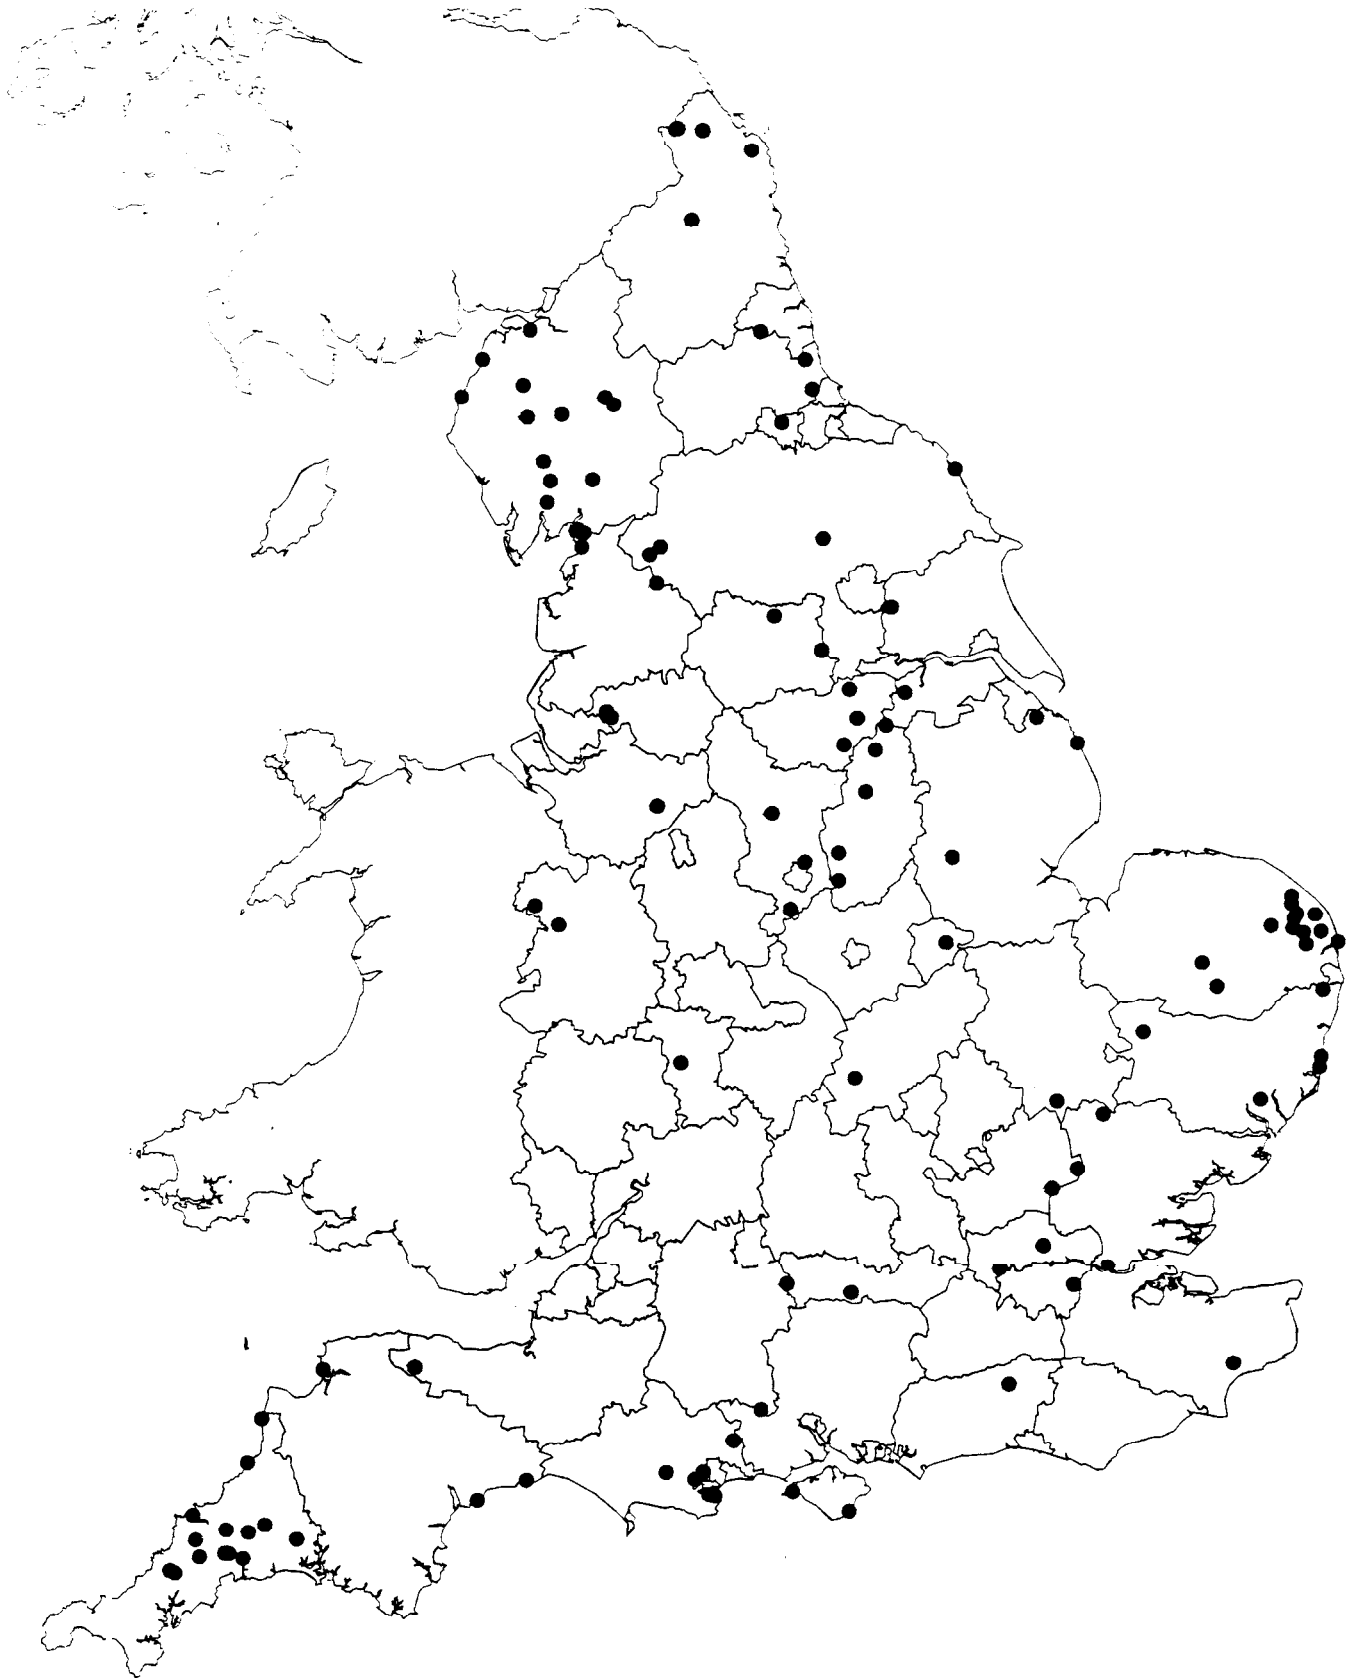

SSSIs with scrub identified in England

Lowland Acid (W23)

Figure 3.3 Distribution of scrub on dry lowland acidic soils (NVC type W23) in Sites of Special Scientific Interest in England.

SSSIs with scrub identified in England

Lowland Neutral (W22)

Figure 3.4 Distribution of scrub on dry lowland circumneutral soils (NVC type W22) in Sites of Special Scientific Interest in England.

SSSIs with scrub identified in England

Wetland (W1 W2 W3)

Figure 3.5 Distribution of scrub on wetland soils (NVC types **W1**, **W2**, **W3**) in Sites of Special Scientific Interest in England.

SSSIs with scrub identified in England

Coastal

Figure 3.6 Distribution of scrub on coastal in Sites of Special Scientific Interest in England.

SSSIs with scrub identified in England

Juniper (W19 W21d)

Figure 3.7 Distribution of scrub on juniper scrub (NVC types W19, W21d) in Sites of Special Scientific Interest in England.

SSSIs with scrub identified in Scotland