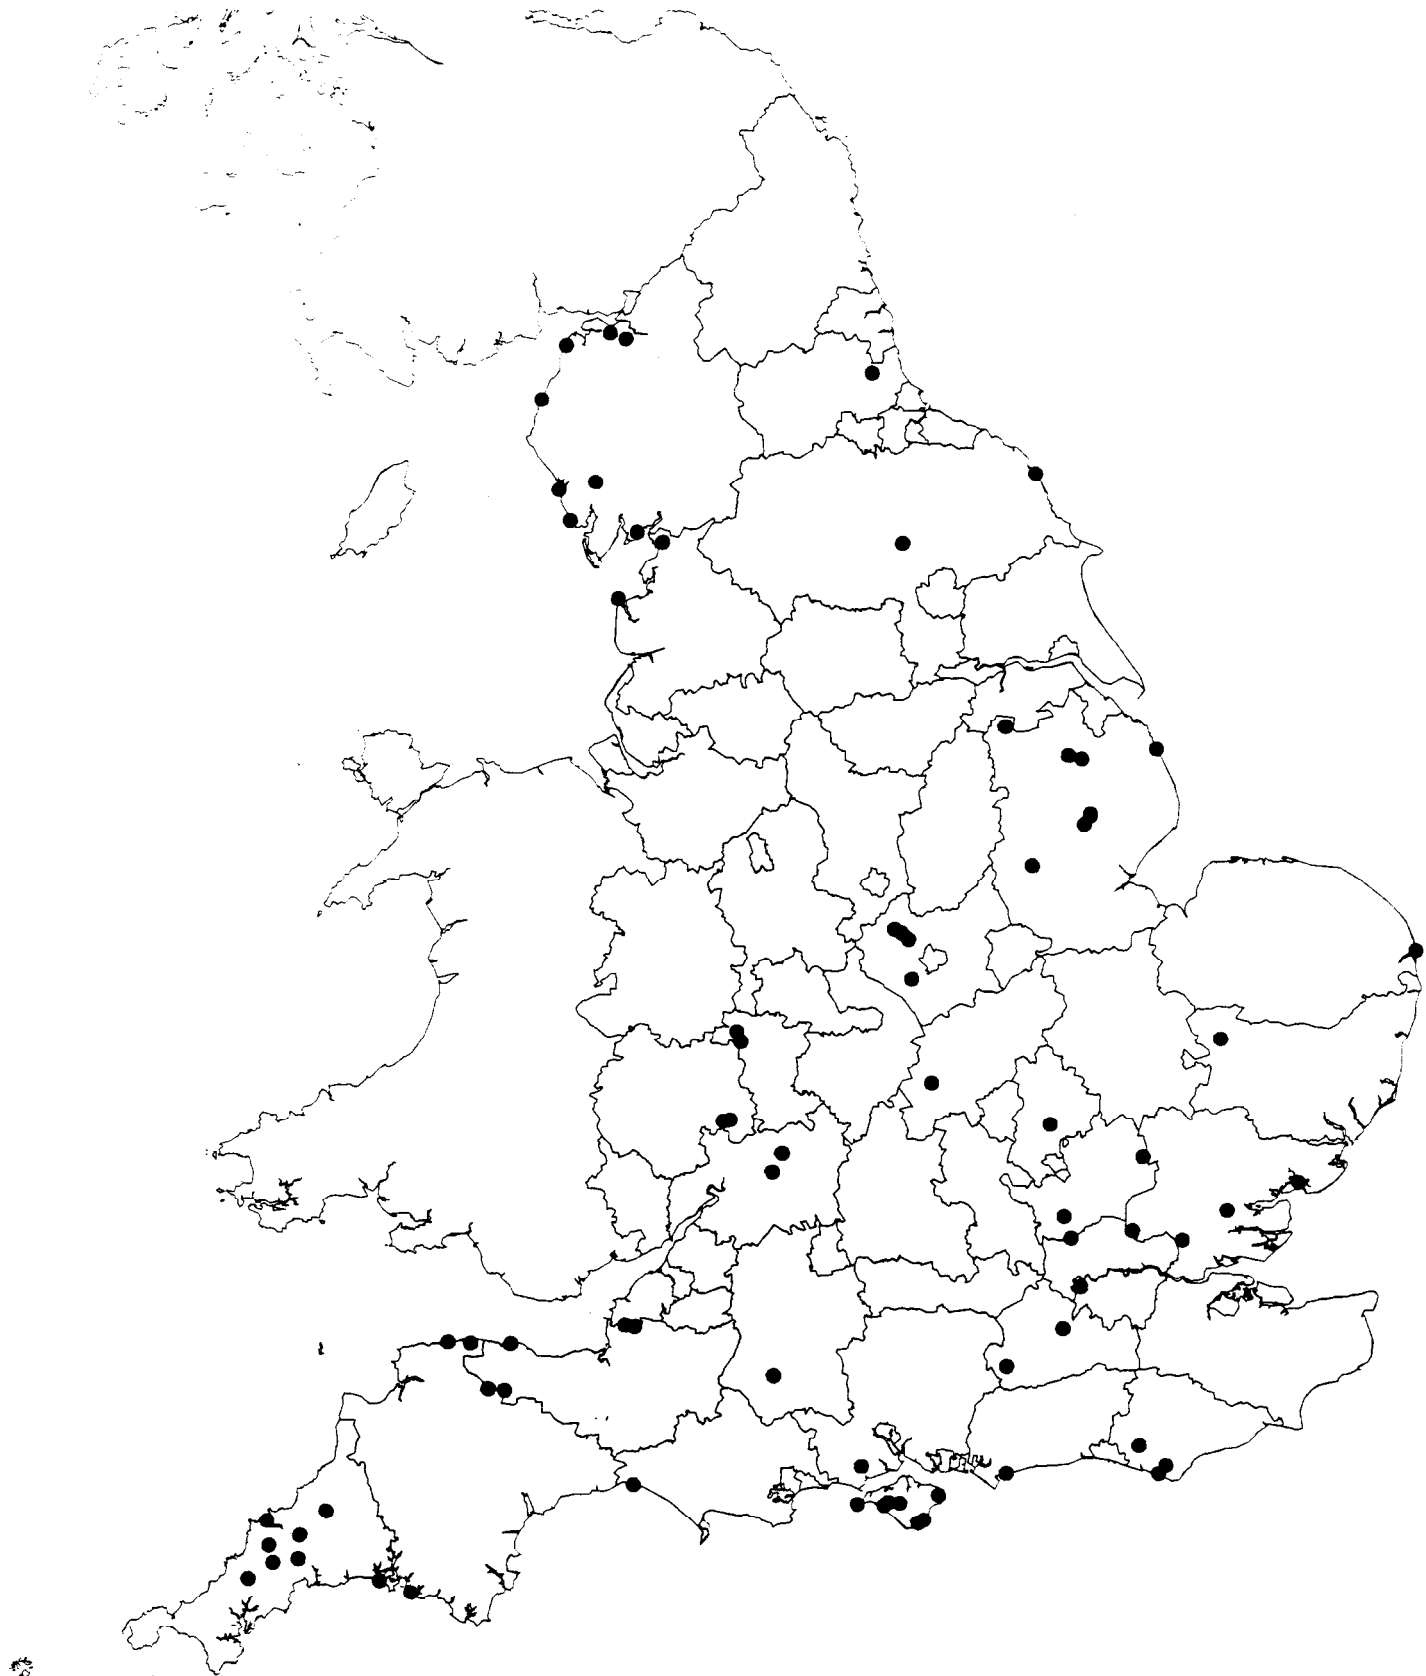

SSSIs with scrub identified in England

Lowland Acid (W23)

Figure 3.3 Distribution of scrub on dry lowland acidic soils (NVC type W23) in Sites of Special Scientific Interest in England.

SSSIs with scrub identified in England

Lowland Neutral (W22)

Figure 3.4 Distribution of scrub on dry lowland circumneutral soils (NVC type W22) in Sites of Special Scientific Interest in England.

SSSIs with scrub identified in England

Wetland (W1 W2 W3)

Figure 3.5 Distribution of scrub on wetland soils (NVC types **W1**, **W2**, **W3**) in Sites of Special Scientific Interest in England.

SSSIs with scrub identified in England

Coastal

Figure 3.6 Distribution of scrub on coastal in Sites of Special Scientific Interest in England.

SSSIs with scrub identified in England

Juniper (W19 W21d)

Figure 3.7 Distribution of scrub on juniper scrub (NVC types W19, W21d) in Sites of Special Scientific Interest in England.

SSSIs with scrub identified in Scotland