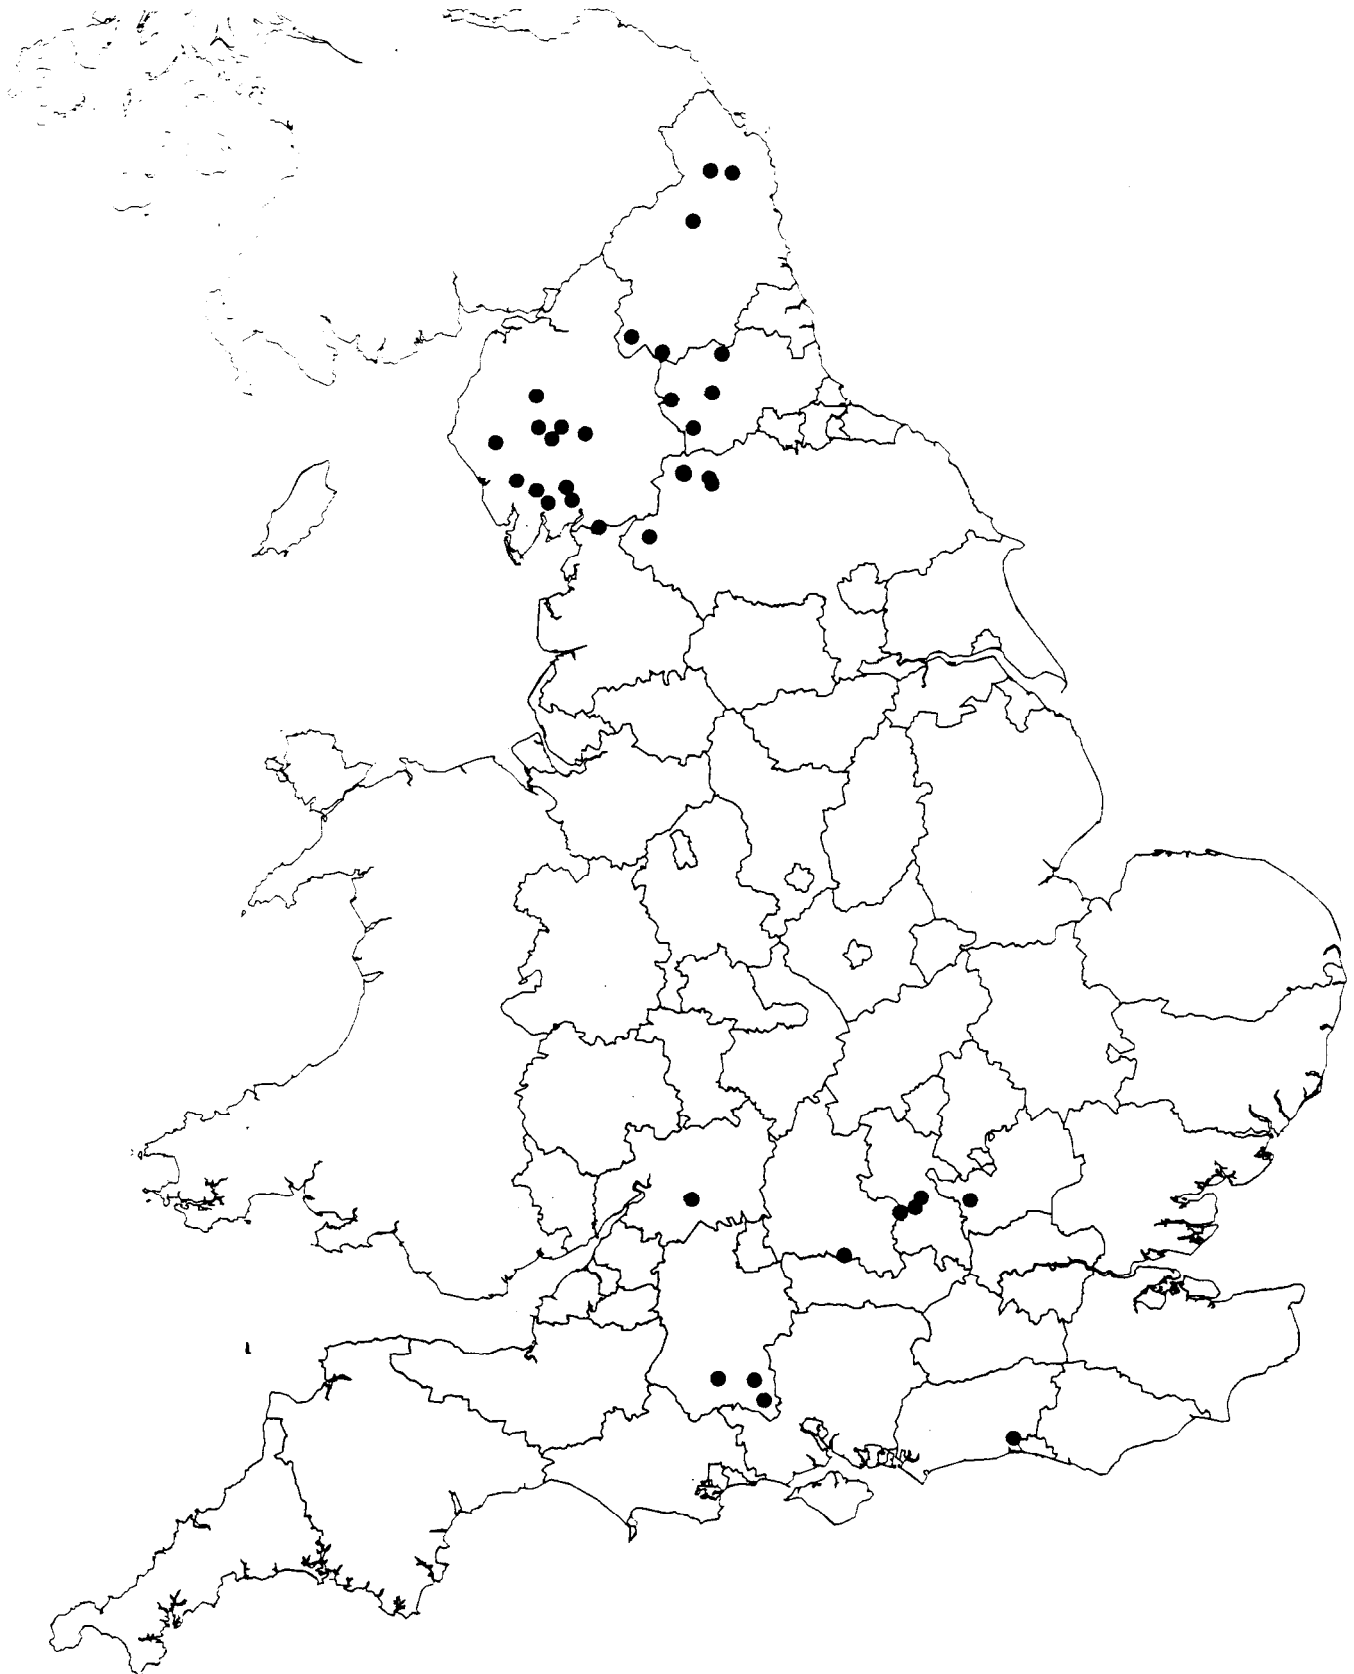

SSSIs with scrub identified in England

Lowland Acid (W23)

Figure 3.3 Distribution of scrub on dry lowland acidic soils (NVC type W23) in Sites of Special Scientific Interest in England.

SSSIs with scrub identified in England

Figure 3.5 Distribution of scrub on wetland soils (NVC types **W1**, **W2**, **W3**) in Sites of Special Scientific Interest in England.

SSSIs with scrub identified in England

Coastal

Figure 3.6 Distribution of scrub on coastal in Sites of Special Scientific Interest in England.

SSSIs with scrub identified in England

Juniper (W19 W21d)

Figure 3.7 Distribution of scrub on juniper scrub (NVC types W19, W21d) in Sites of Special Scientific Interest in England.

SSSIs with scrub identified in Scotland

Symbols indicate area of scrub in SSSI

3. Distribution and conservation value

Figure 3.8 Distribution of scrub on Sites of Special Scientific Interest in Scotland, showing absolute area of scrub.

SSSIs with scrub identified in Scotland