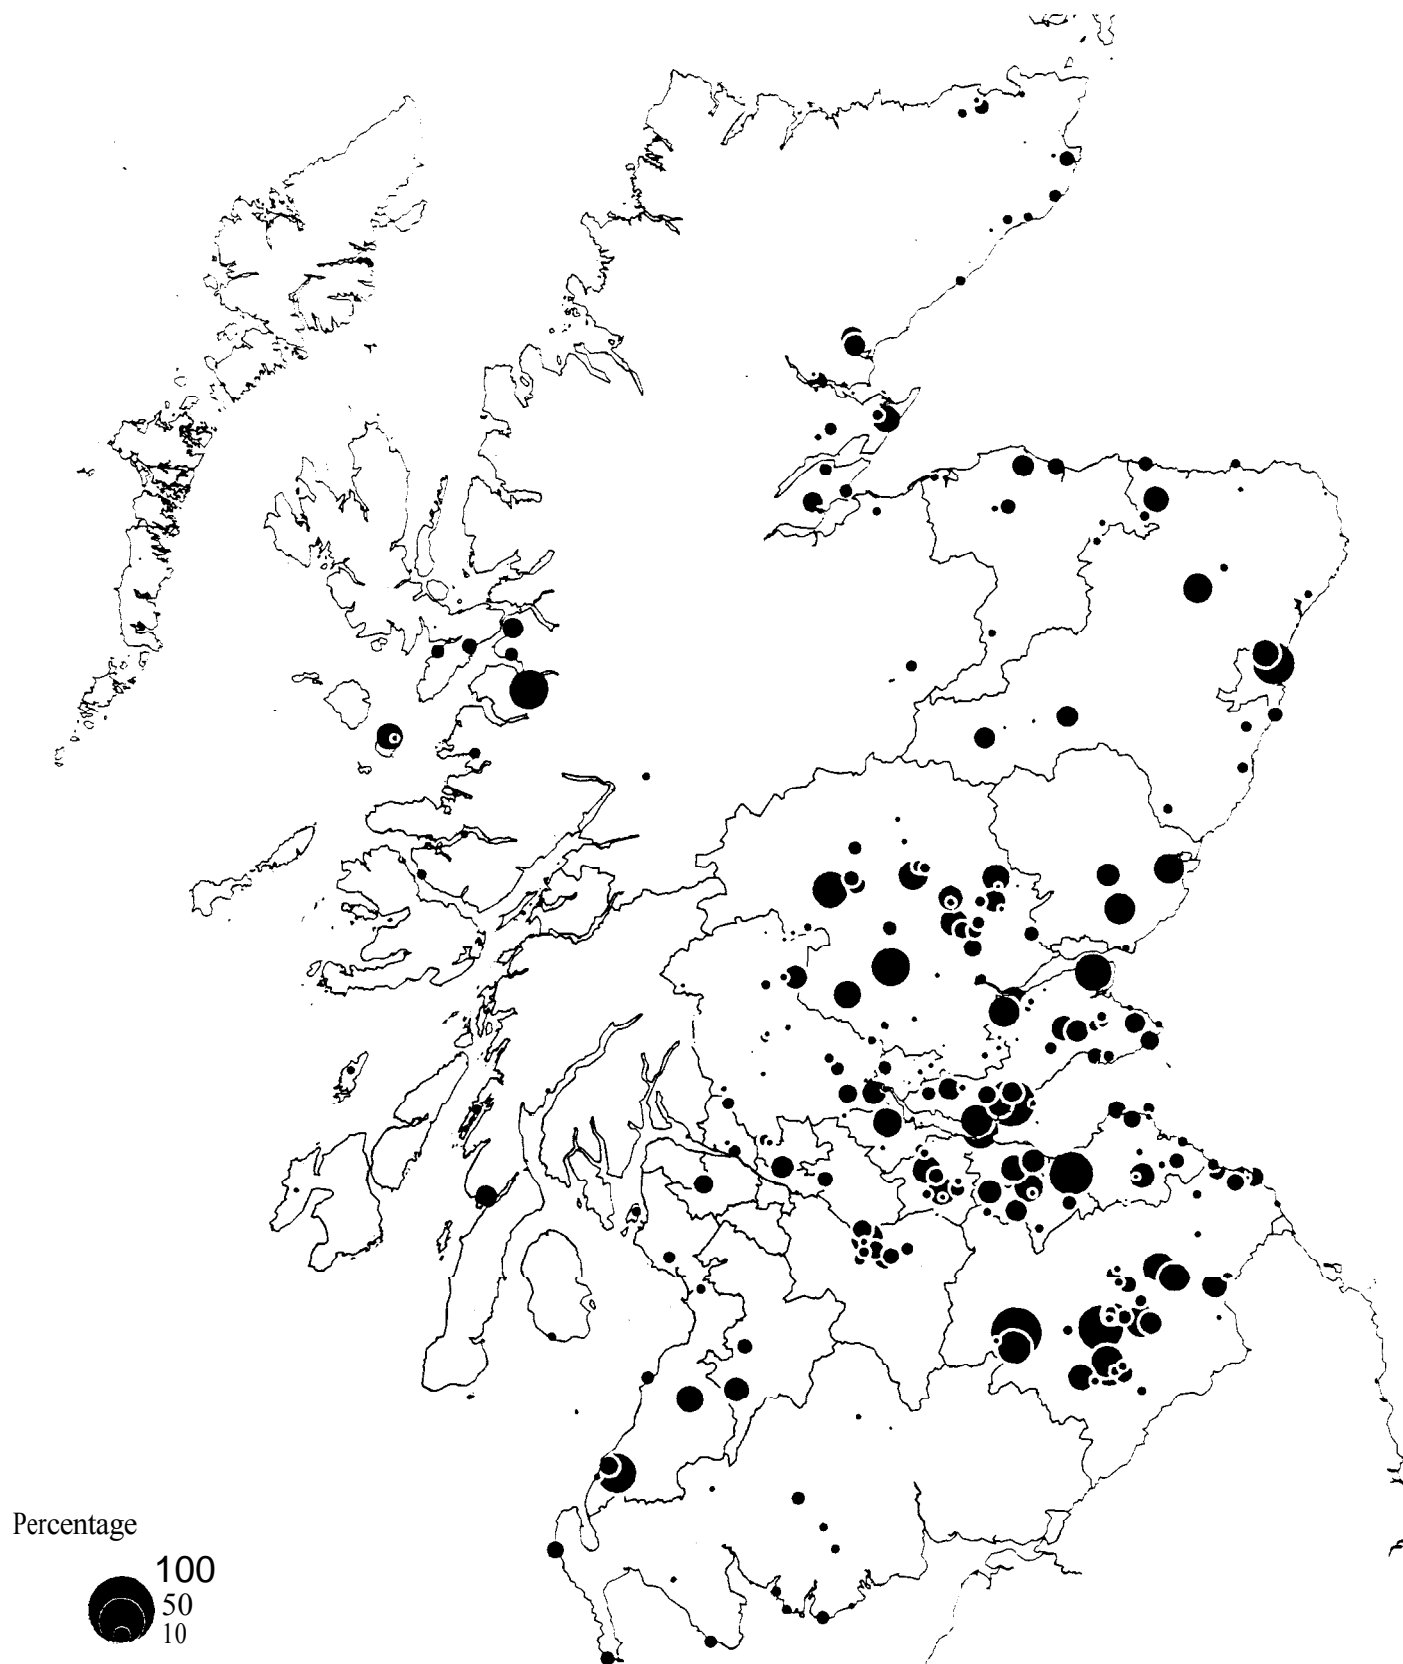

SSSIs with scrub identified in England

Lowland Acid (W23)

Figure 3.3 Distribution of scrub on dry lowland acidic soils (NVC type W23) in Sites of Special Scientific Interest in England.

SSSIs with scrub identified in England

Lowland Neutral (W22)

Figure 3.4 Distribution of scrub on dry lowland circumneutral soils (NVC type W22) in Sites of Special Scientific Interest in England.

SSSIs with scrub identified in England

Wetland (W1 W2 W3)

SSSIs with scrub identified in England

Juniper (W19 W21d)

Figure 3.7 Distribution of scrub on juniper scrub (NVC types W19, W21d) in Sites of Special Scientific Interest in England.

SSSIs with scrub identified in Scotland

Symbols indicate scrub as proportion of total SSSI area (%)

The nature conservation value of scrub in Britain

Figure 3.9 Distribution of scrub on Sites of Special Scientific interest in Scotland, showing scrub as a proportion of total site area.