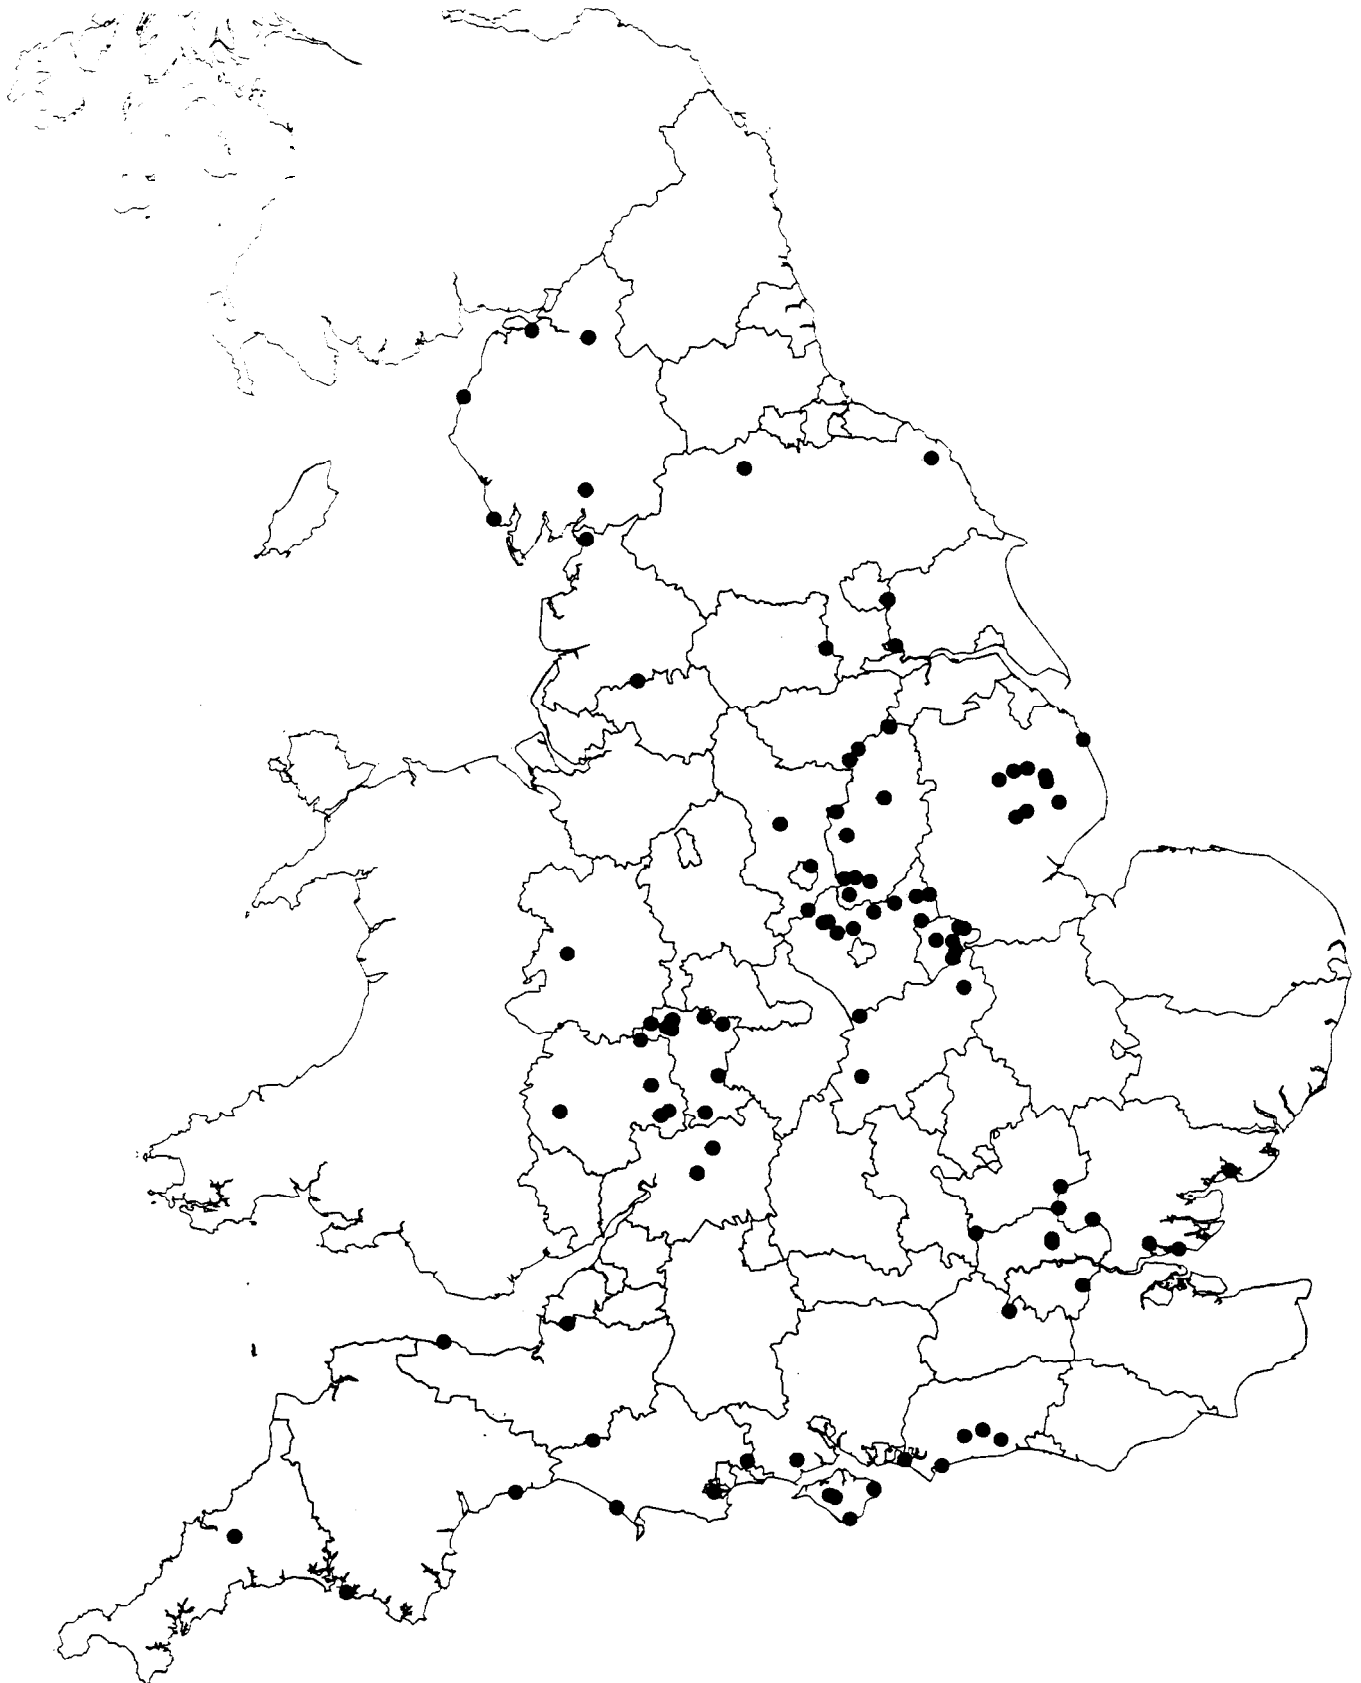

SSSIs with scrub identified in England

Lowland Acid (W23)

Figure 3.3 Distribution of scrub on dry lowland acidic soils (NVC type W23) in Sites of Special Scientific Interest in England.

SSSIs with scrub identified in England

Lowland Neutral (W22)

Figure 3.4 Distribution of scrub on dry lowland circumneutral soils (NVC type W22) in Sites of Special Scientific Interest in England.

SSSIs with scrub identified in England

Wetland (W1 W2 W3)

Figure 3.5 Distribution of scrub on wetland soils (NVC types **W1**, **W2**, **W3**) in Sites of Special Scientific Interest in England.

SSSIs with scrub identified in England

Coastal

Figure 3.6 Distribution of scrub on coastal in Sites of Special Scientific Interest in England.

SSSIs with scrub identified in England

Juniper (W19 W21d)

Figure 3.7 Distribution of scrub on juniper scrub (NVC types W19, W21d) in Sites of Special Scientific Interest in England.

SSSIs with scrub identified in Scotland