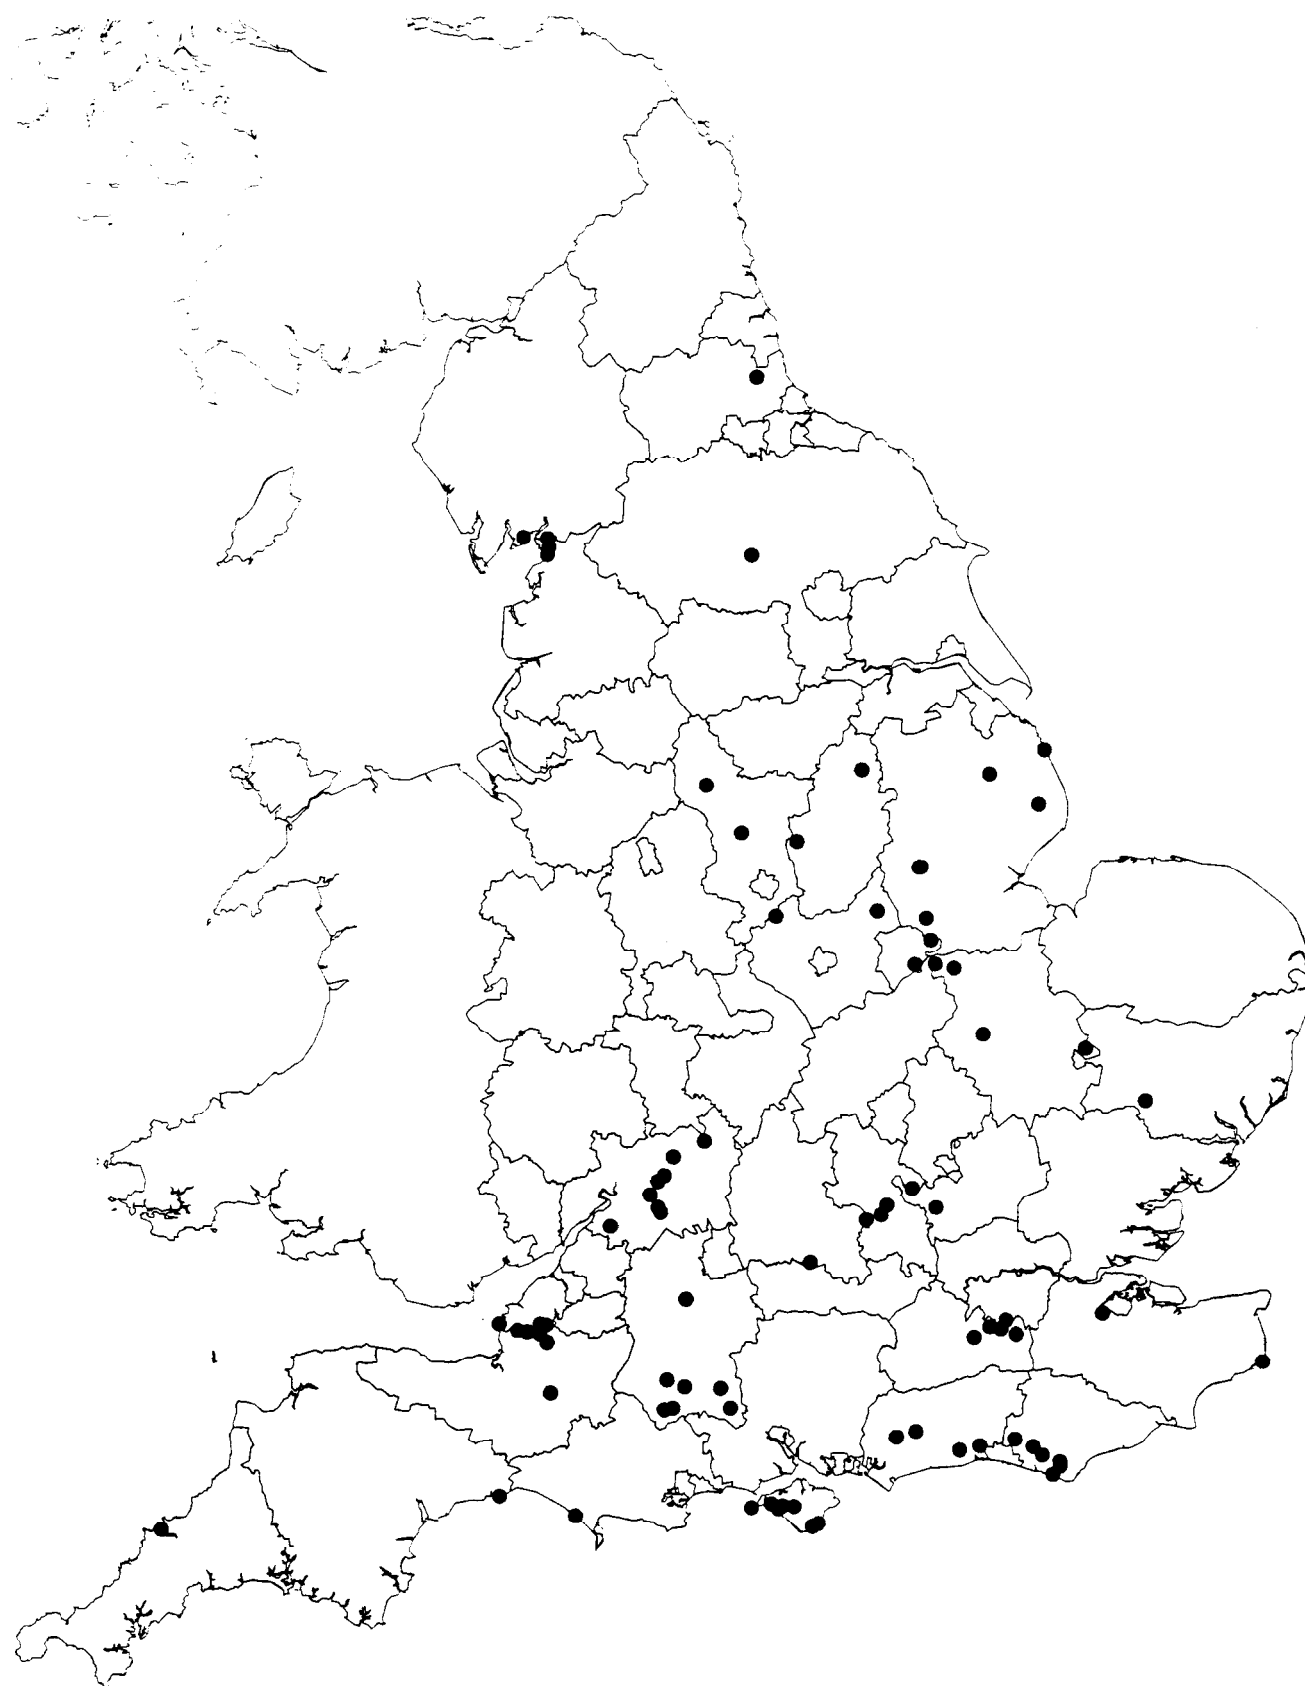

3. Distribution and conservation value

Figure 3.1 Predicted distribution of shrub from the Countryside Information System (Version 6.0).

SSSIs with scrub identified in England

Calcareous (W2 1)

Figure 3.2 Distribution of scrub on dry lowland calcareous soils (NVC type W21) in Sites of Special Scientific Interest in England.

SSSIs with scrub identified in England

Lowland Acid (W23)

Figure 3.3 Distribution of scrub on dry lowland acidic soils (NVC type W23) in Sites of Special Scientific Interest in England.

SSSIs with scrub identified in England

Lowland Neutral (W22)

Figure 3.4 Distribution of scrub on dry lowland circumneutral soils (NVC type W22) in Sites of Special Scientific Interest in England.

SSSIs with scrub identified in England

Wetland (W1 W2 W3)

Figure 3.5 Distribution of scrub on wetland soils (NVC types **W1**, **W2**, **W3**) in Sites of Special Scientific Interest in England.

SSSIs with scrub identified in England

Coastal

Figure 3.6 Distribution of scrub on coastal in Sites of Special Scientific Interest in England.