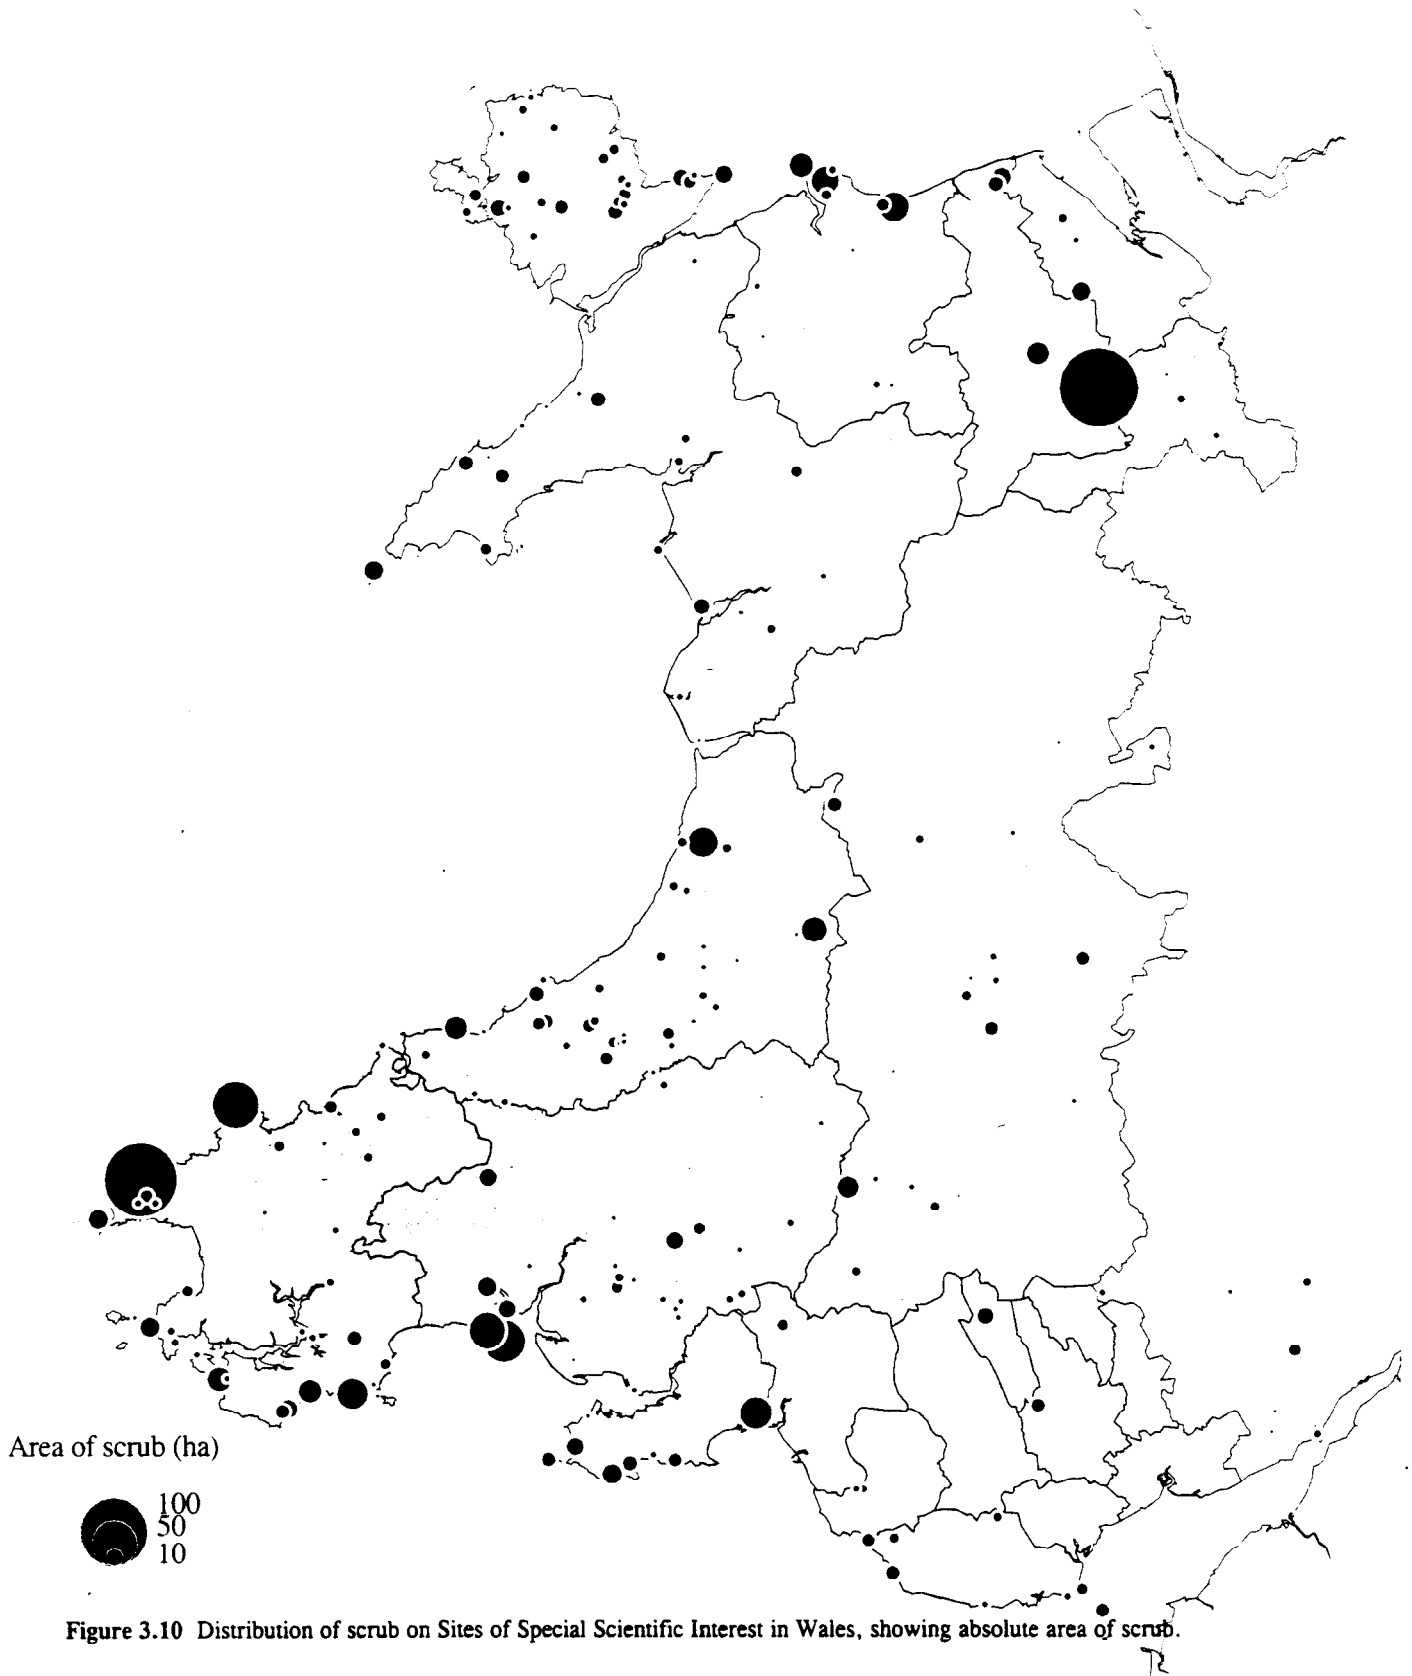

SSSIs with scrub identified in England

Lowland Acid (W23)

Figure 3.3 Distribution of scrub on dry lowland acidic soils (NVC type W23) in Sites of Special Scientific Interest in England.

SSSIs with scrub identified in England

SSSIs with scrub identified in England

Juniper (W19 W21d)

Figure 3.7 Distribution of scrub on juniper scrub (NVC types W19, W21d) in Sites of Special Scientific Interest in England.

SSSIs with scrub identified in Scotland

Symbols indicate scrub as proportion of total SSSI area (%)

The nature conservation value of scrub in Britain

Figure 3.9 Distribution of scrub on Sites of Special Scientific interest in Scotland, showing scrub as a proportion of total site area.

SSSIs with scrub identified in Wales

Symbols indicate area of scrub in SSSI

The nature conservation value of scrub in Britain

SSSIs with scrub identified in Wales

Symbols indicate scrub as proportion of total SSSI area (%)