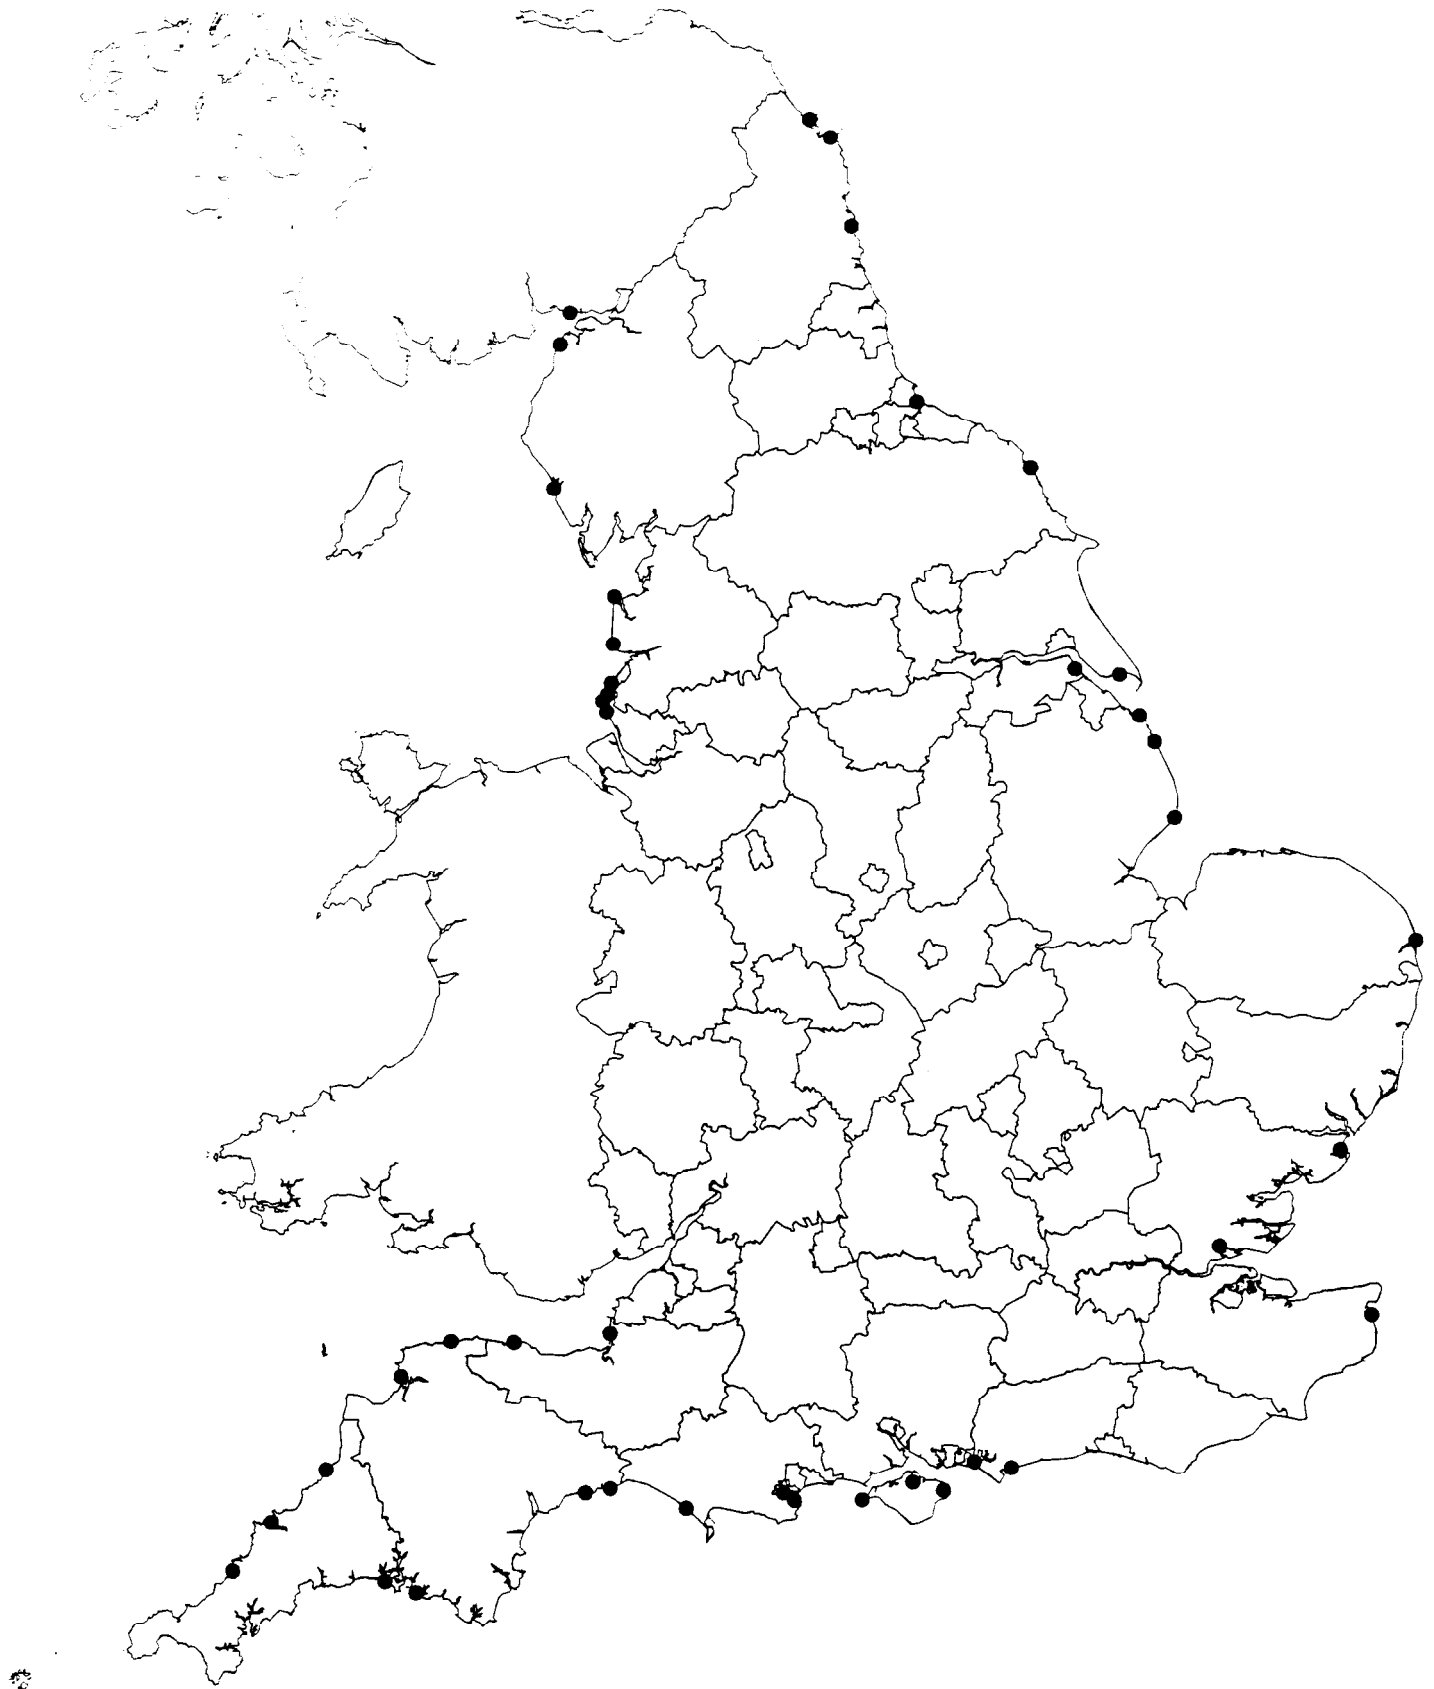

SSSIs with scrub identified in England

Lowland Acid (W23)

Figure 3.3 Distribution of scrub on dry lowland acidic soils (NVC type W23) in Sites of Special Scientific Interest in England.

SSSIs with scrub identified in England

Lowland Neutral (W22)

Figure 3.4 Distribution of scrub on dry lowland circumneutral soils (NVC type W22) in Sites of Special Scientific Interest in England.

SSSIs with scrub identified in England

Wetland (W1 W2 W3)

Figure 3.5 Distribution of scrub on wetland soils (NVC types **W1**, **W2**, **W3**) in Sites of Special Scientific Interest in England.

SSSIs with scrub identified in England

Coastal

Figure 3.6 Distribution of scrub on coastal in Sites of Special Scientific Interest in England.

SSSIs with scrub identified in England

Juniper (W19 W21d)

Figure 3.7 Distribution of scrub on juniper scrub (NVC types W19, W21d) in Sites of Special Scientific Interest in England.

SSSIs with scrub identified in Scotland