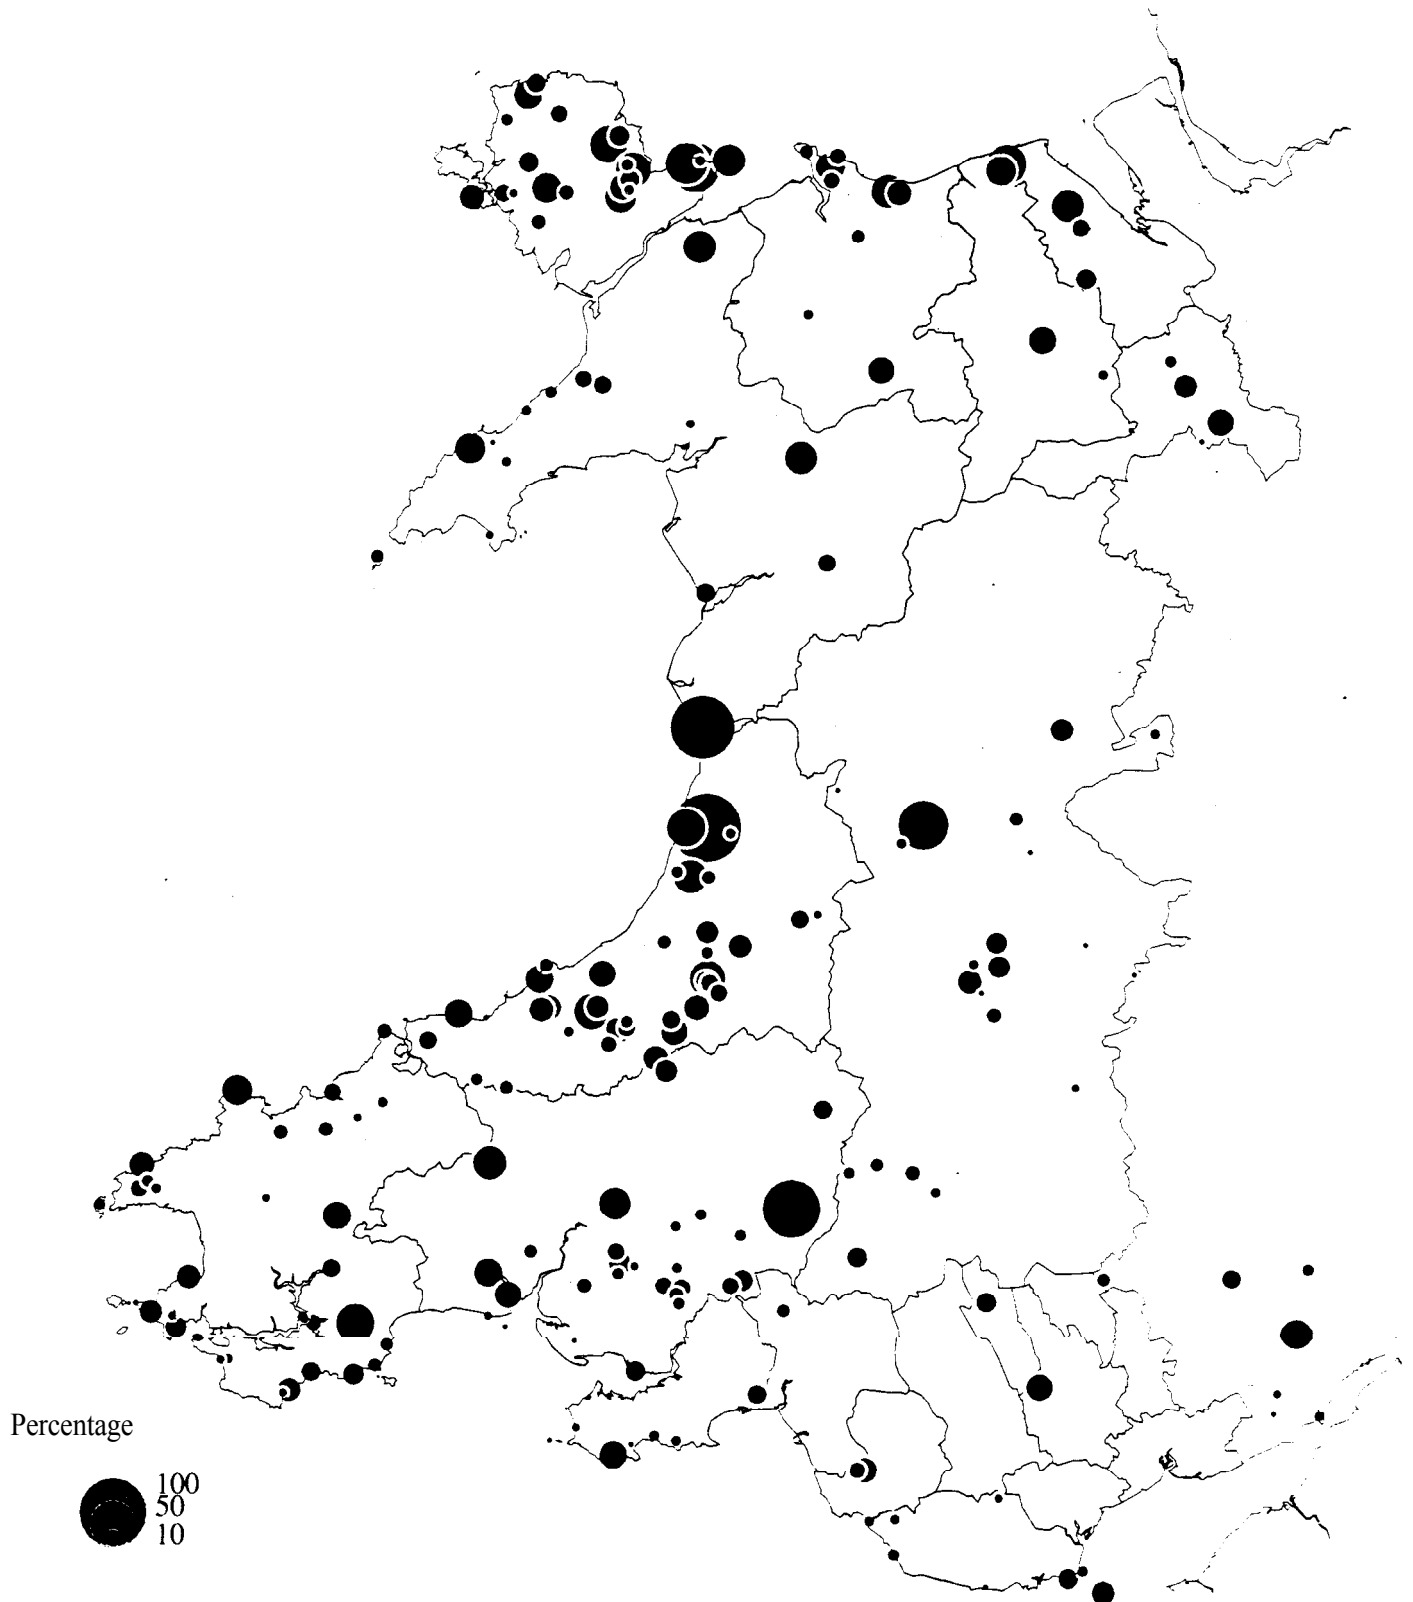

SSSIs with scrub identified in England

Lowland Acid (W23)

Figure 3.3 Distribution of scrub on dry lowland acidic soils (NVC type W23) in Sites of Special Scientific Interest in England.

SSSIs with scrub identified in England

Lowland Neutral (W22)

Figure 3.4 Distribution of scrub on dry lowland circumneutral soils (NVC type W22) in Sites of Special Scientific Interest in England.

SSSIs with scrub identified in England

Wetland (W1 W2 W3)

SSSIs with scrub identified in England

Juniper (W19 W21d)

Figure 3.7 Distribution of scrub on juniper scrub (NVC types W19, W21d) in Sites of Special Scientific Interest in England.

SSSIs with scrub identified in Scotland

SSSIs with scrub identified in Wales

Symbols indicate area of scrub in SSSI

The nature conservation value of scrub in Britain

SSSIs with scrub identified in Wales

Symbols indicate scrub as proportion of total SSSI area (%)